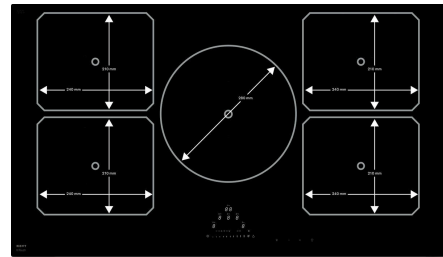

Induction - Pro
5 zones 90 cm
Glass

EAN 5414425017782

Cooking Zones

- 5 zones
- Front left : 2100/3700 W - 240x200 mm
- Rear left : 2100/3700 W - 240x200 mm
- Center : 2600/5500 W - 280 mm
- Front right : 2100/3700 W - 240x200 mm
- Rear right : 2100/3700 W - 240x200 mm

Design

- | | |
|---|--|
| <ul style="list-style-type: none"> ▪ Control method ▪ Info display color ▪ Glass edge ▪ Mounting method | <p>Slider touch control</p> <p>White</p> <p>Bevelled</p> <p>Surface, Flushline</p> |
|---|--|

Dimensions

- | | |
|---|--|
| <ul style="list-style-type: none"> ▪ Product dimensions (WxDxH) (mm) ▪ Cut-out worktop (WxD) (mm) | <p>900 x 520 x 51</p> <p>850 x 490</p> |
|---|--|

Technical specifications

Dimensions

	A	B	C	D	H
mm	900	520	800	482	51

Surface

	E	F	K	P	X
mm	850	490	4	6	50

Flushline

	E	F	S	T	K	P	X
mm	850	490	904	524	4	6	50

Accessories

Cooking