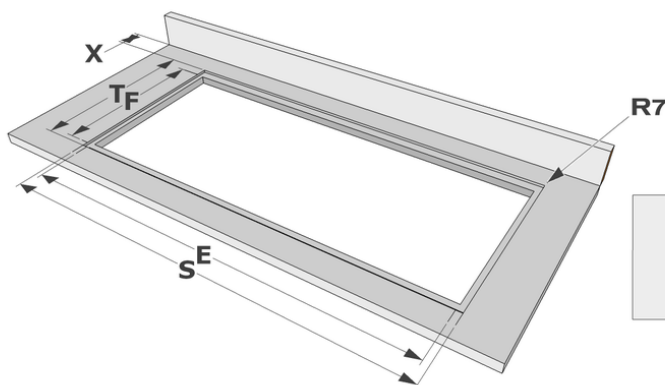

Dimensions

- | | |
|---|--|
| <ul style="list-style-type: none"> ▪ Product dimensions (WxDxH) (mm) ▪ Cut-out worktop (WxD) (mm) | <p>900 x 520 x 51</p> <p>850 x 490</p> |
|---|--|

Technical specifications

Dimensions

	A	B	C	D	H
mm	900	520	800	482	51

Surface

	E	F	K	P	X
mm	850	490	4	6	50

Flushline

	E	F	S	T	K	P	X
mm	850	490	904	524	4	6	50

Accessories

Cooking