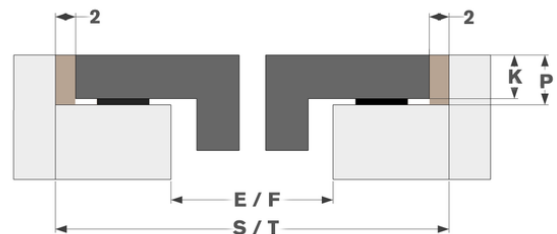

Dimensions

- | | |
|---|--|
| <ul style="list-style-type: none"> ▪ Product dimensions (WxDxH) (mm) ▪ Cut-out worktop (WxD) (mm) | <p>900 x 520 x 51</p> <p>850 x 490</p> |
|---|--|

Technical specifications

Dimensions

	A	B	C	D	H
mm	900	520	800	482	51

Surface

	E	F	K	P	X
mm	850	490	4	6	50

Flushline

	E	F	S	T	K	P	X
mm	850	490	904	524	4	6	50

Accessories

Cooking