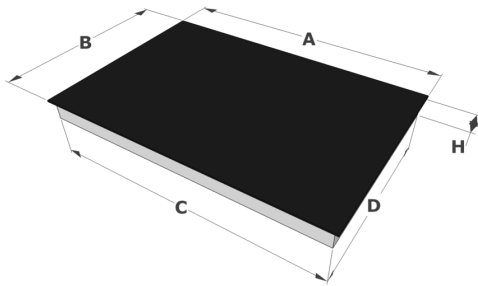

Dimensions

	A	B	C	D	H
mm	900	520	800	482	51