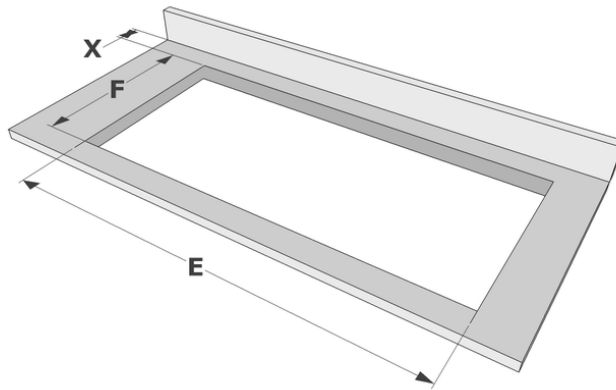

Dimensions

- | | |
|---|--|
| <ul style="list-style-type: none"> ▪ Product dimensions (WxDxH) (mm) ▪ Cut-out worktop (WxD) (mm) | <p>900 x 520 x 51</p> <p>850 x 490</p> |
|---|--|

Technical specifications

Dimensions

	A	B	C	D	H
mm	900	520	800	482	51

Surface

	E	F	K	P	X
mm	850	490	4	6	50

Flushline

	E	F	S	T	K	P	X
mm	850	490	904	524	4	6	50

Accessories

Cooking